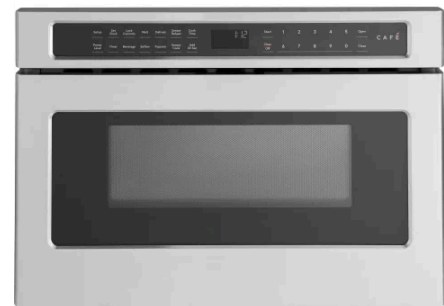

### Cafe CGE29DP2TS1

36 Inch Wide 28.7 Cu. Ft. Energy Star Certified French Door Refrigerator with Dual-Dispense AutoFill Pitcher and Convertible Drawer

**Finish:** Stainless Steel / Brushed Stainless

**Qty:** 2

### Cafe C2S950P2MS1

30 Inch Wide 7 Cu. Ft. Slide In Dual Fuel Range with Touch Controls and Convection

**Finish:** Stainless Steel / Brushed Stainless

**Qty:** 2

### Cafe CDT858P2VS1

24 Inch Wide 16 Place Setting Built-In Top Control Dishwasher with Dual Convection Ultra Dry and Ultra Wash Top Rack

**Finish:** Stainless Steel

**Qty:** 2

### Cafe CWL112P2RS1

24 Inch Wide 1.2 Cu. Ft. Built-In Microwave Drawer Oven

**Finish:** Stainless Steel

**Qty:** 2