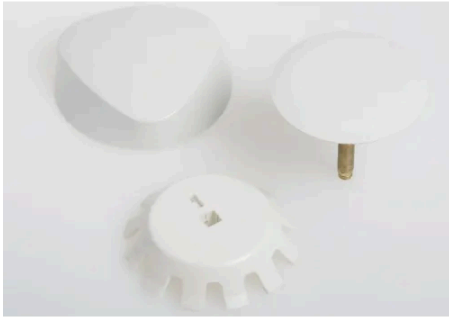

Purchased

Geberit 151.550.DY.1

TurnControl Overflow Drain Trim Kit with Plastic Handle

Finish: White

Qty: 1